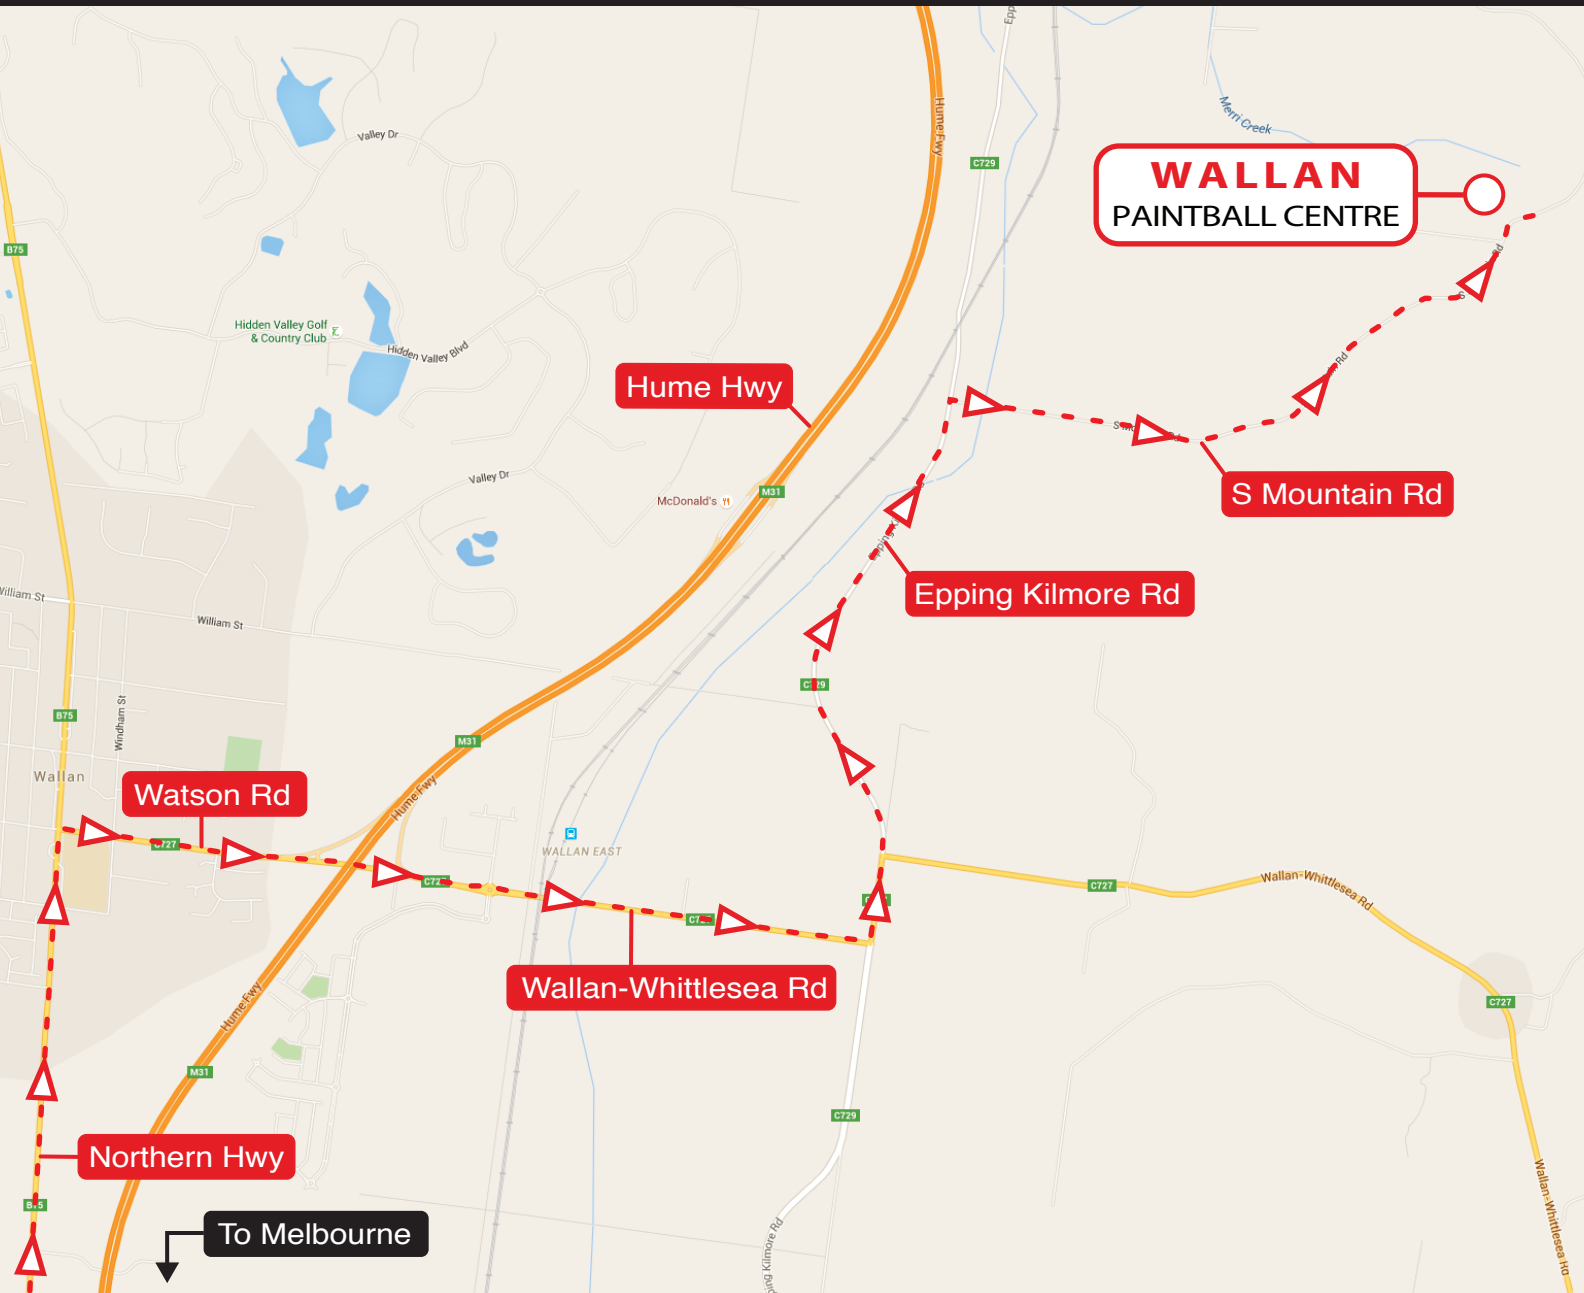

ESTIMATED DRIVE TIME: 33 mins from Tullamarine

PAINTBALL CENTRE ADDRESS: 315 South Mountain Rd, Heathcote Junction VIC 3758

BY CAR FROM MELBOURNE

1. From the city, take the Western Ring Rd to get on to the Hume Hwy via the Craigieburn bypass.
2. Turn off at the Northern Hwy, Wallan, Kilmore and Echuca exit.
3. Proceed 4 km, turn right traffic lights onto Watson St.
4. Proceed 4 km (Watson St has now turned into Wallan Whittlesea Rd) to T intersection.
5. Turn left onto Epping-Kilmore Rd.
6. Around 2.5 km (100 meters before railway crossing) turn right into South Mountain Rd.
7. 3 km on the left is the Wallanbie Bush Retreat. Follow the signs to the car park at the rear of the property.

LOST? Call us for directions
1300 361 581