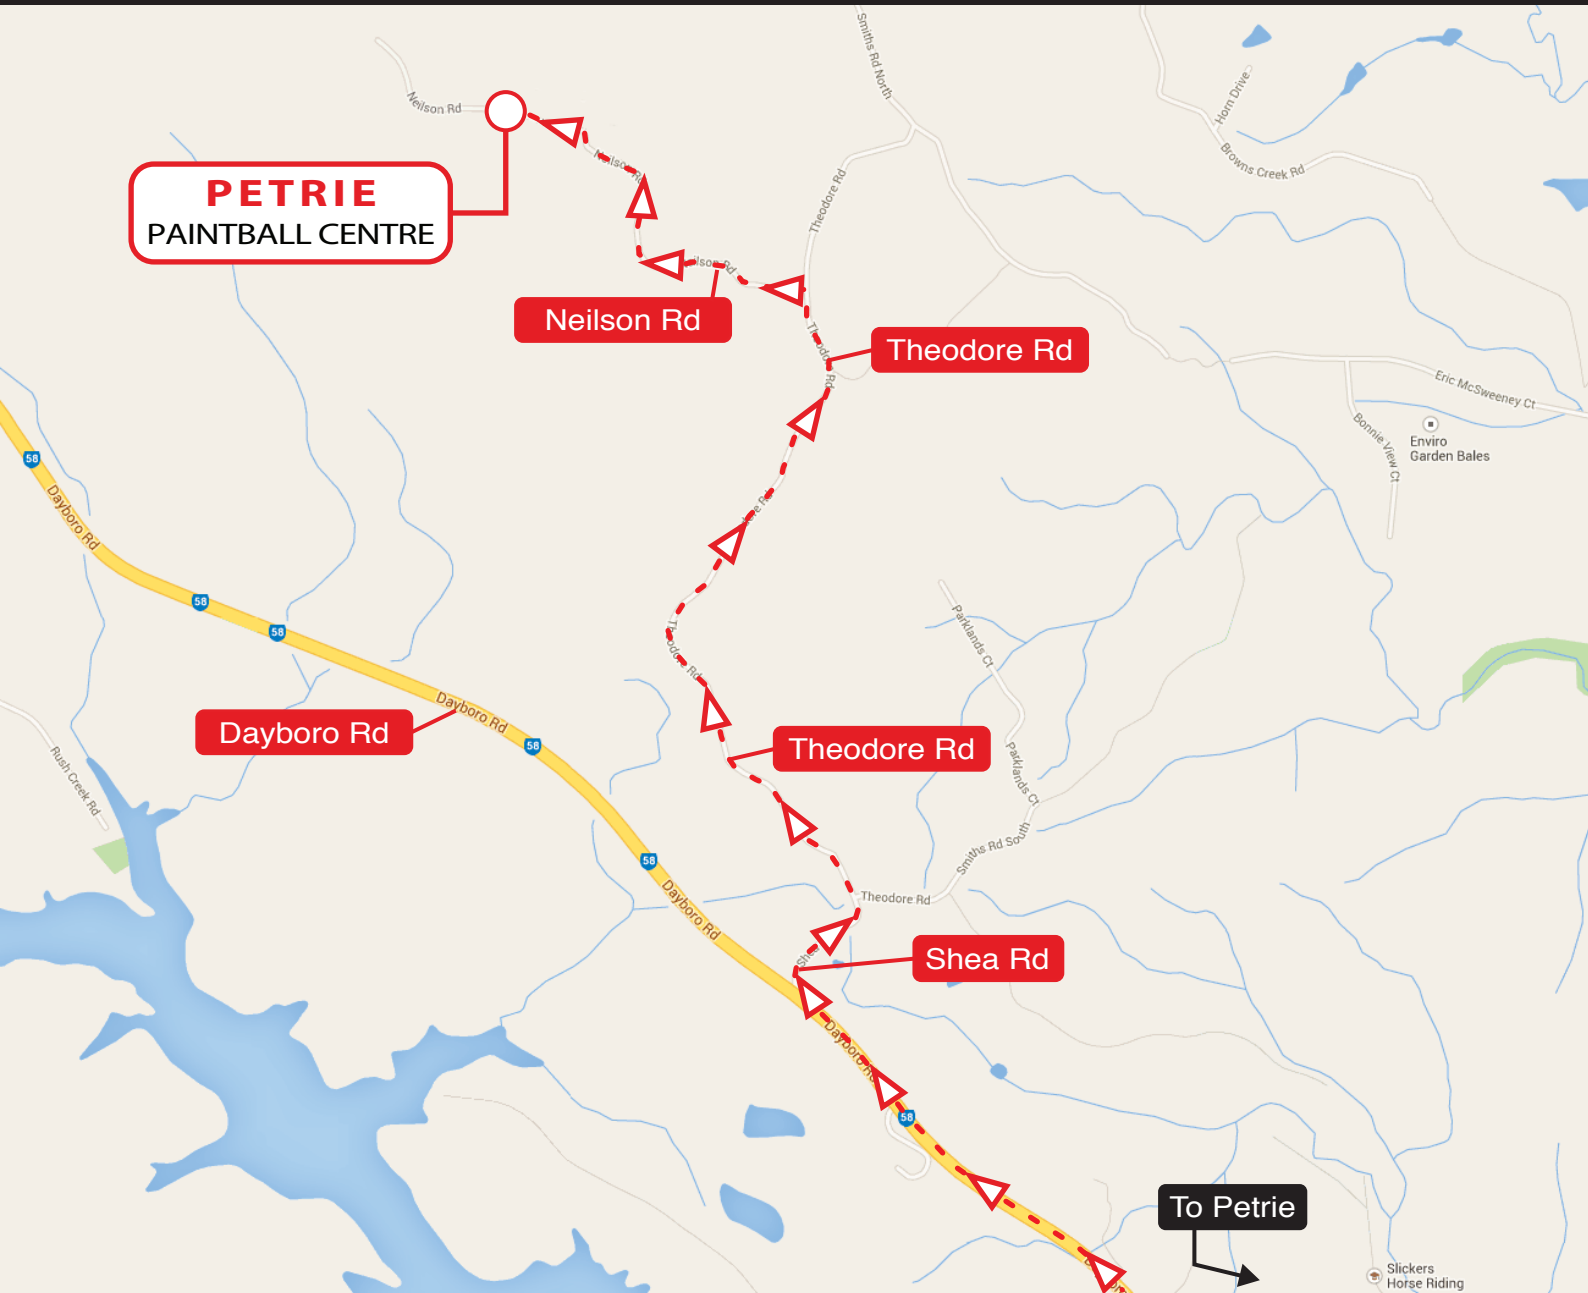

**ESTIMATED DRIVE TIME:** 45 mins from the Brisbane CBD, 60 mins from Caloundra  
**PAINTBALL CENTRE ADDRESS:** Neilson Rd, Kurwongbah, QLD 4503

### BY CAR FROM BRISBANE CBD

1. Follow Gympie Rd north towards Sunshine Coast.
2. Take the Strathpine exit and continue towards Petrie.
3. Veer left onto Dayboro Rd at the roundabout joining Gympie Rd, Anzac Rd and Dayboro Rd.
4. Continue 9 km and turn right onto Shea Rd which becomes Theodore Rd. Continue for 3 km.
5. Turn left onto at Neilson Rd .
6. Continue about 850m and follow signs to the paintball centre on your right.

### BY CAR FROM CALOUNDRA

1. Follow the M1 Bruce Hwy south towards Sunshine Coast.
2. Take the Strathpine exit and continue towards Petrie.
3. Veer left onto Dayboro Rd at the roundabout joining Gympie Rd, Anzac Rd and Dayboro Rd.
4. Continue 9 km and turn right onto Shea Rd which becomes Theodore Rd. Continue for 3 km.
5. Turn left onto at Neilson Rd .
6. Continue about 850m and follow signs to the paintball centre on your right.

### NEAREST TRAIN STATION

PETRIE - You will need to pre-book a taxi for the 20 min drive to the paintball centre.

**LOST?** Call us for directions  
**1300 361 581**